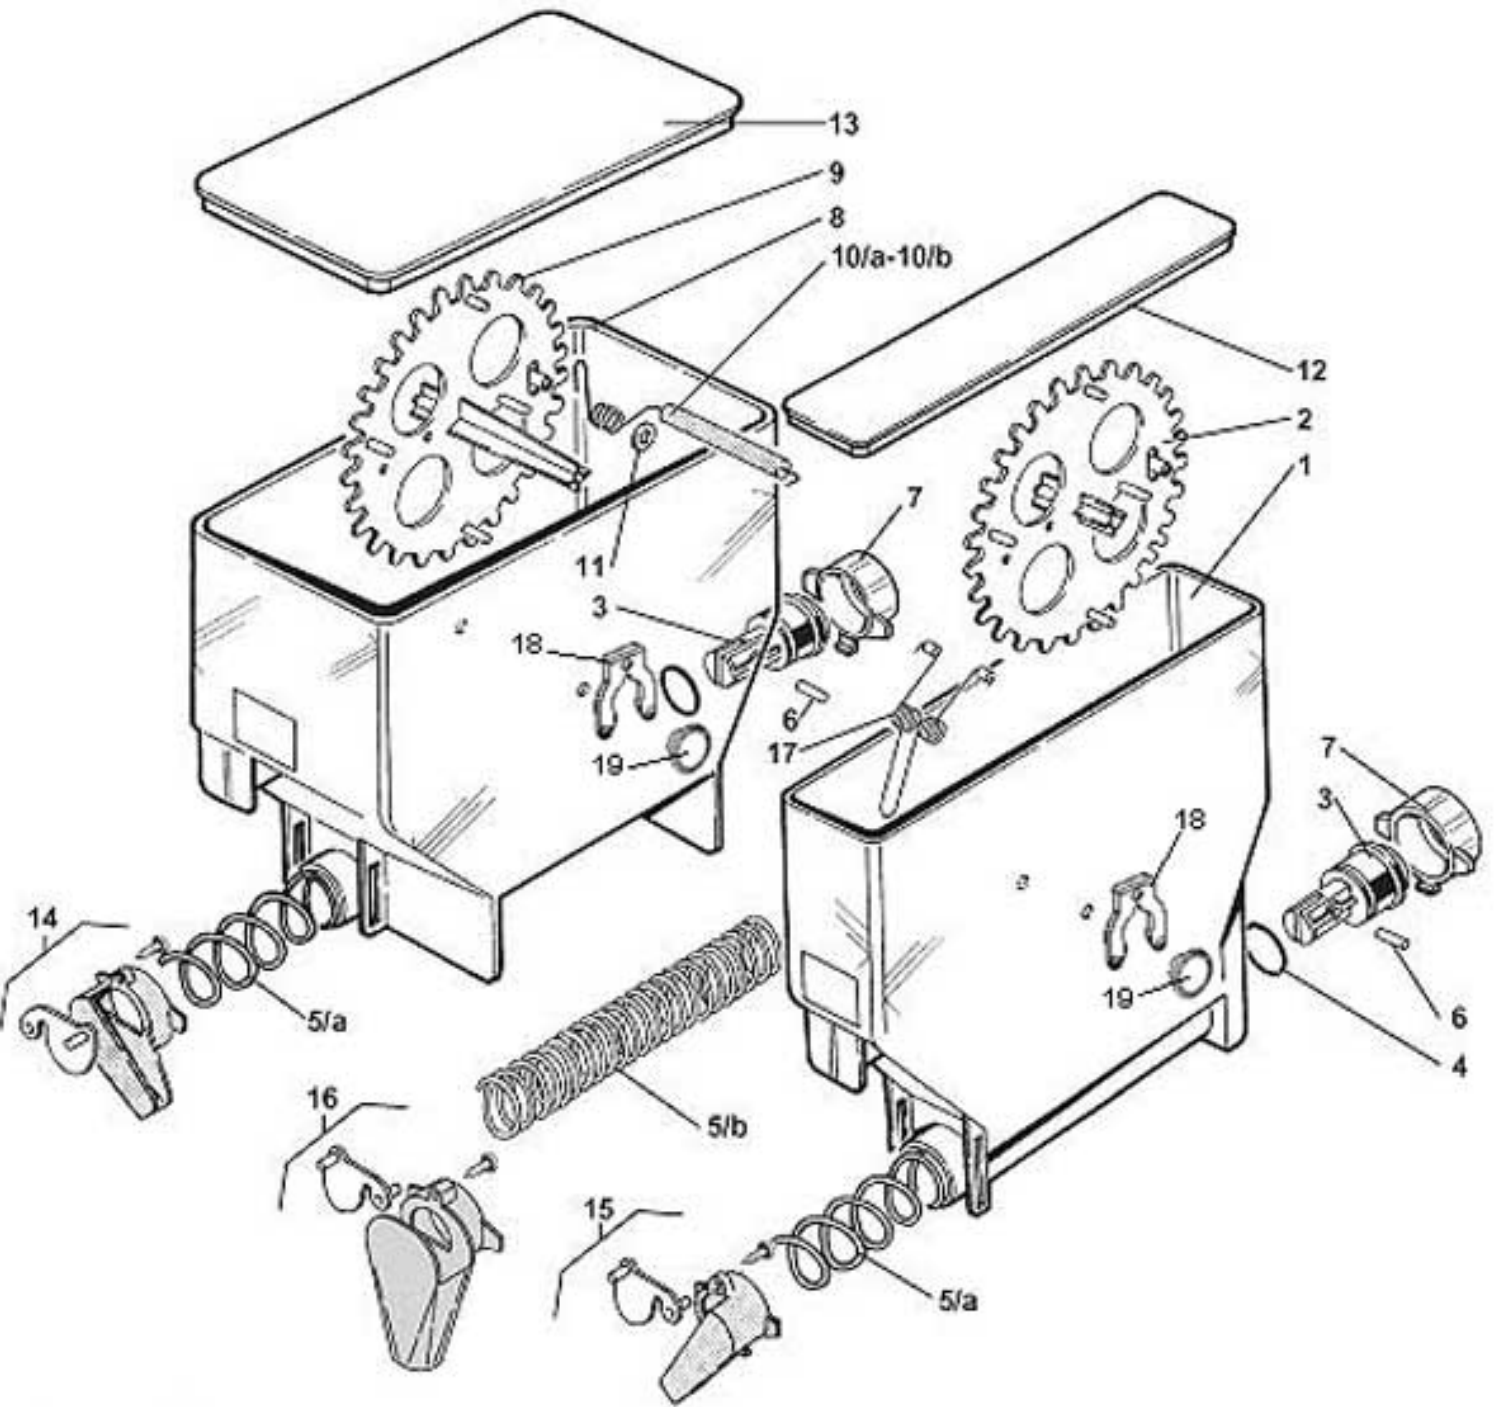

HORECA PRIMA PREMIX - PRODUCTS CONTAINER

Pos.	Code	Description
1	0230030233	PLASTIC INGREDIENT CONTAINER h265 PP
2	0230030236	MIXER GEAR
3	0230030012	WORM SCREW PIN
4	GUA0000083	OR 123
5/a	0230030014	WORM SCREW P.18
5/b	0230030013	WORM SCREW P. 9
6	VIT0005301	ELASTIC PIN D.2 x 14
7	0230030011	REAR BUSH
8	0230030234	PLASTIC INGREDIENT CONTAINER h265 PP
9	0230030237	MIXER GEAR mm.110
10/a	0230030041	INGREDIENT MIXER 112 mm. R.H. OUTLET
10/b	0230030042	INGREDIENT MIXER 112 mm. L.H. OUTLET
11	VIT0003210	STAINLESS STEEL FLAT WASHER D. 8.4 x 14 x 1.6
12	0230030006	CONTAINER COVER 55 mm. *
13	0230030009	CONTAINER COVER 112 mm.
14/a	0230030058R	RIGHT CONVEYOR INGREDIENT
14/b	0230030044R	RIGHT CONVEYOR INGREDIENT
15/a	0230030057R	LEFT CONVEYOR INGREDIENT
15/b	0230030043R	LEFT CONVEYOR INGREDIENT
16/a	0230030059R	CONVEYOR INGREDIENT
16/b	0230030055R	CONVEYOR INGREDIENT
17	0230030052	ANTIBRIDGING
18	0230030239	GEAR PIN FORK
19	0230030238	PIN ROTATION GEAR
100	0230030251R	SMALL PRODUCT CONT.H265 WORM SCREW 9 W/COVER
101	0230030250R	CONT. PROD. SMALL 54mm VSF18 C/COVER
102	0230030262R	LARGE PRODUCT CONT.H265 WORM SCREW 18 LEFT EXIT FEEDER W/COVER
103	0230030260R	LARGE PRODUCT CONT.H265 WORM SCREW 18 W/O RIGHT H-S EXIT FEEDER