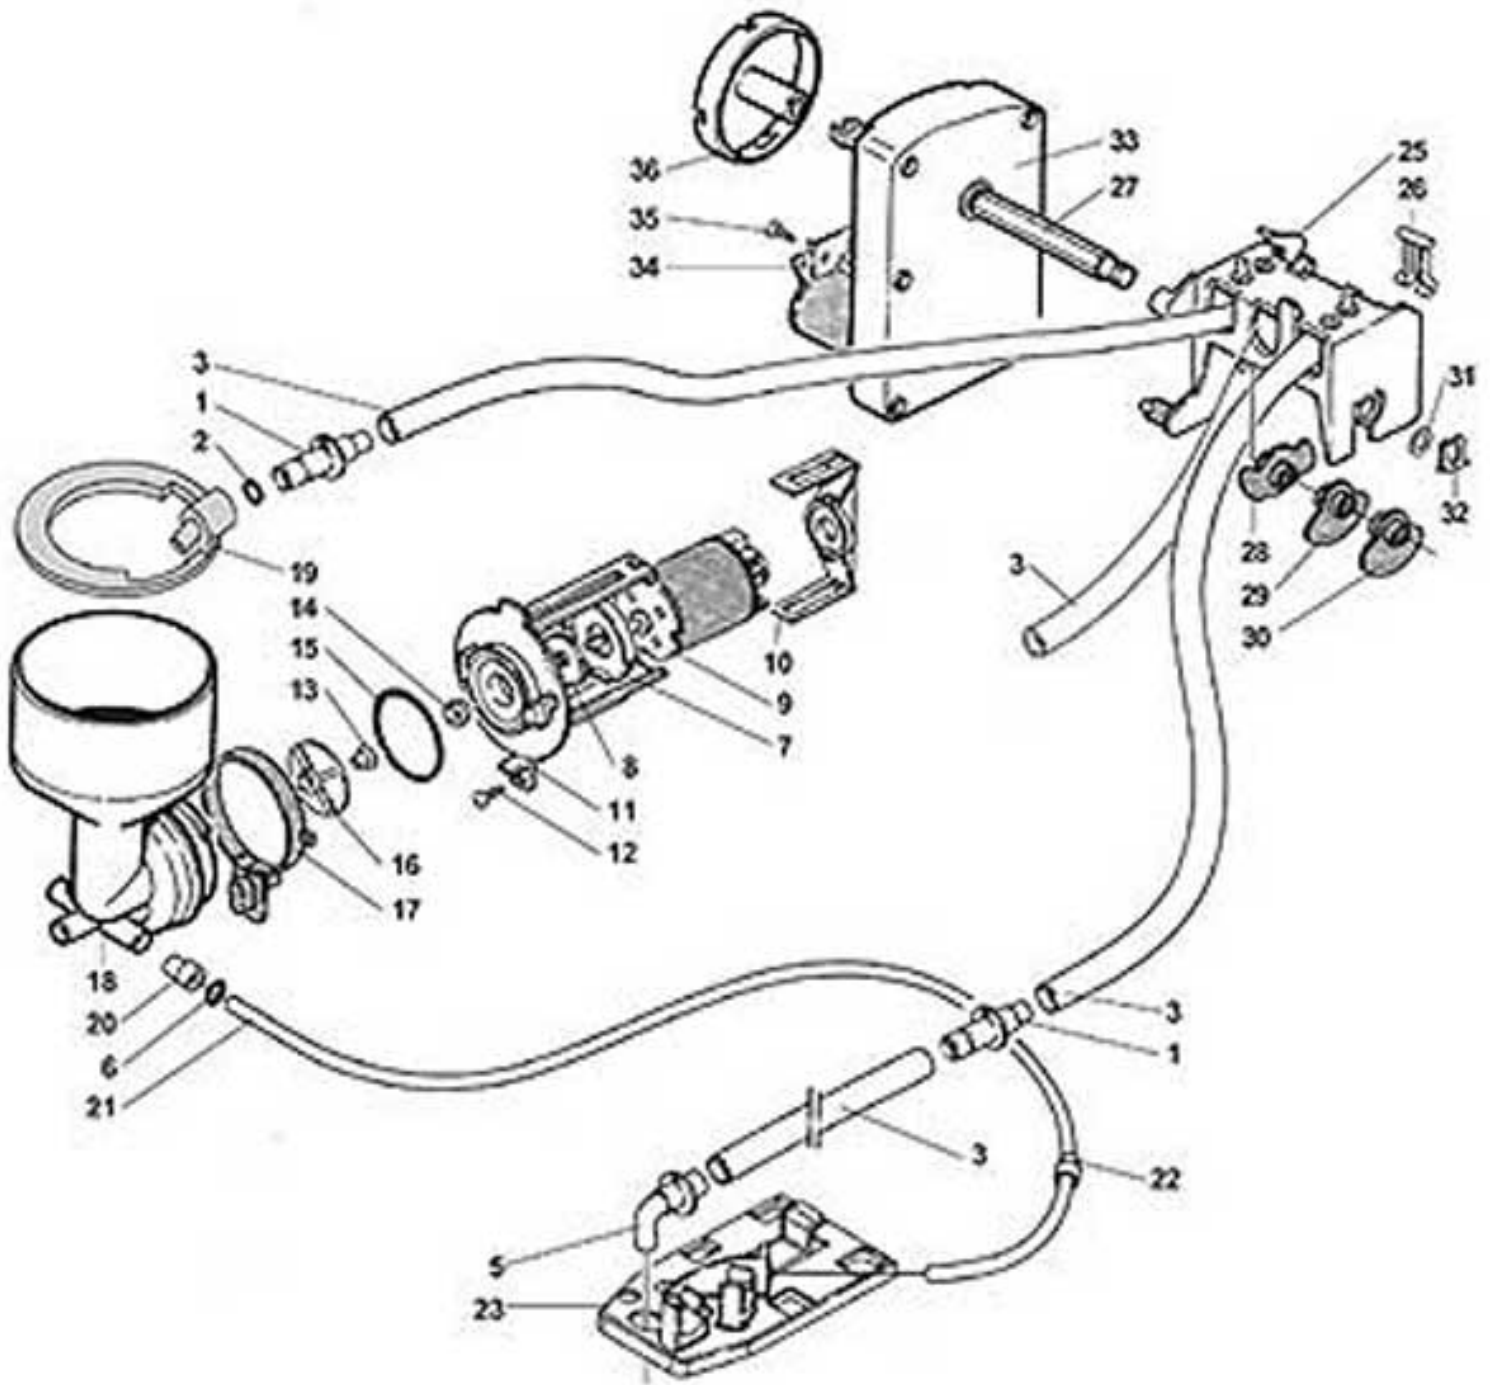

HORECA PRIMA PREMIX - PRODUCTS CONTAINER

Pos.	Code	Description
1	0230030233	PLASTIC INGREDIENT CONTAINER h265 PP
2	0230030236	MIXER GEAR
3	0230030012	WORM SCREW PIN
4	GUA0000083	OR 123
5/a	0230030014	WORM SCREW P.18
5/b	0230030013	WORM SCREW P. 9
6	VIT0005301	ELASTIC PIN D.2 x 14
7	0230030011	REAR BUSH
8	0230030234	PLASTIC INGREDIENT CONTAINER h265 PP
9	0230030237	MIXER GEAR mm.110
10/a	0230030041	INGREDIENT MIXER 112 mm. R.H. OUTLET
10/b	0230030042	INGREDIENT MIXER 112 mm. L.H. OUTLET
11	VIT0003210	STAINLESS STEEL FLAT WASHER D. 8.4 x 14 x 1.6
12	0230030006	CONTAINER COVER 55 mm. *
13	0230030009	CONTAINER COVER 112 mm.
14/a	0230030058R	RIGHT CONVEYOR INGREDIENT
14/b	0230030044R	RIGHT CONVEYOR INGREDIENT
15/a	0230030057R	LEFT CONVEYOR INGREDIENT
15/b	0230030043R	LEFT CONVEYOR INGREDIENT
16/a	0230030059R	CONVEYOR INGREDIENT
16/b	0230030055R	CONVEYOR INGREDIENT
17	0230030052	ANTIBRIDGING
18	0230030239	GEAR PIN FORK
19	0230030238	PIN ROTATION GEAR
100	0230030251R	SMALL PRODUCT CONT.H265 WORM SCREW 9 W/COVER
101	0230030250R	CONT. PROD. SMALL 54mm VSF18 C/COVER
102	0230030262R	LARGE PRODUCT CONT.H265 WORM SCREW 18 LEFT EXIT FEEDER W/COVER
103	0230030260R	LARGE PRODUCT CONT.H265 WORM SCREW 18 W/O RIGHT H-S EXIT FEEDER