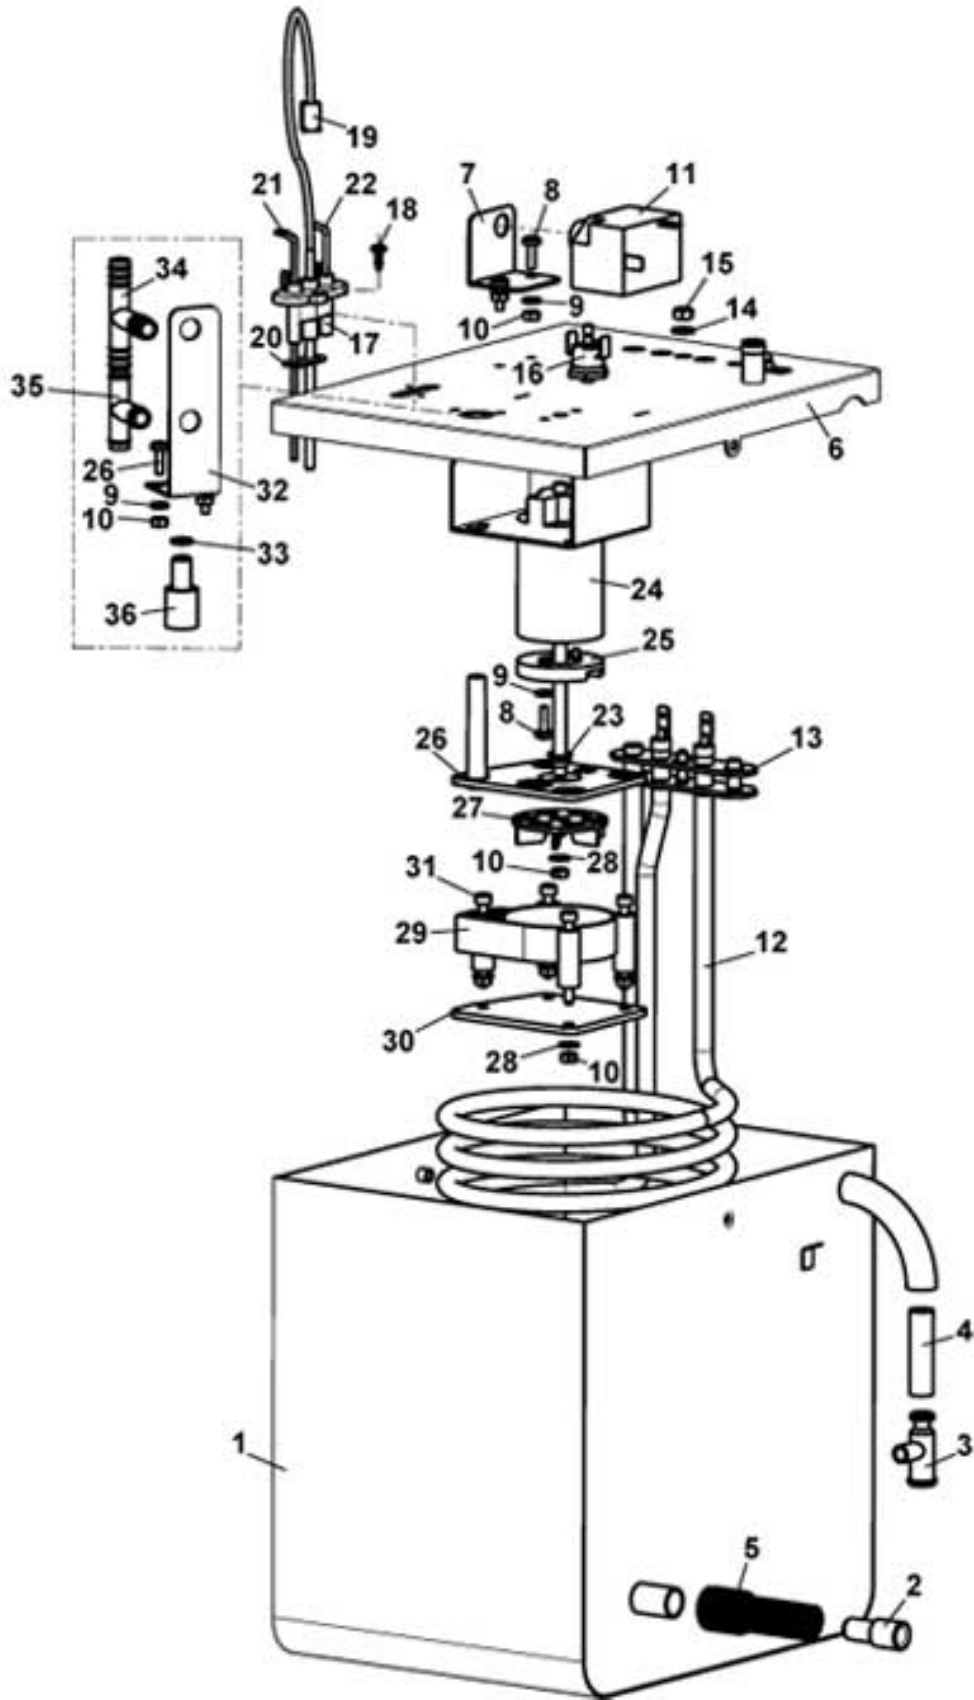

Pos.	Code	Description
1	0600016085	BOILER TANK
2	650001057	BOILER DISCHARGE PLUG
3	0600016028	BOILER T
4	TSIL10/14T	TRANSPARENT SILICONE PIPE D.10 x 14
5	0600016214	BOILER OUTLET SPRING
6	0600016094	BOILER COVER
7	0600016106	THERMOSTAT SUPPORT PLATE
8	VIT0001005	SCREW T.C.B. M 4 x 12
9	VIT0003109	WASHER tab D. 4.3
10	VIT0004816	STAINLESS STEEL NUT M4
11	ELE0000964	MANUAL RESET THERMOSTAT 135°C
12	0600016114	2200W 230 V HEATING ELEMENT
13	0600016038	HEATING ELEMENT GASKET
14	VIT0003203	STAINLESS STEEL FLAT WASHER D.5.3 x 10 x 1
15	VIT0004804	STAINLESS STEEL NUT M5
16	ELE0000965	MANUAL RESET THERMOSTAT 88°C
17	0600016059	PROBE SUPPORT
18	VIT0002015	STAINLESS STEEL SCREW TBC 3.5 x 9.5 INOX
19	ELE0000963R	PRIMA SOLUBLE PROBE
20	0600016174	BOILER PROBE CONNECTING CLIP
21	0600016053	MIN. WATER LEVEL PROBE
22	0600016054	MAX WATER LEVEL PROBE
23	GUA0001006	MIXER SHAFT GASKET
24	0090003031	MOTOR PUMP 24 V
25	0600016103	MOTOR SUPPORT RING
26	0600016045	UPPER PUMP COVER WITH PIPE
27	0110030026	PUMP WHEEL
28	VIT0003211	STAINLESS STEEL FLAT WASHER D.4,3 x 9 x 0,8
29	0110030025	PUMP BODY
30	0600016048	LOWER PUMP COVER
31	VIT0005527	SCREW T.C.E.I. M 4x40 INOX
32	0600016107	"T" CONNECTION SUPPORT PLATE
33	GUA0000089	SILICONE 2031 OR
34	0100003003	TEE UNION
35	0600016051	"T"CONNECTION WORKED
36	0600016105	SIMPLE CONNECTION