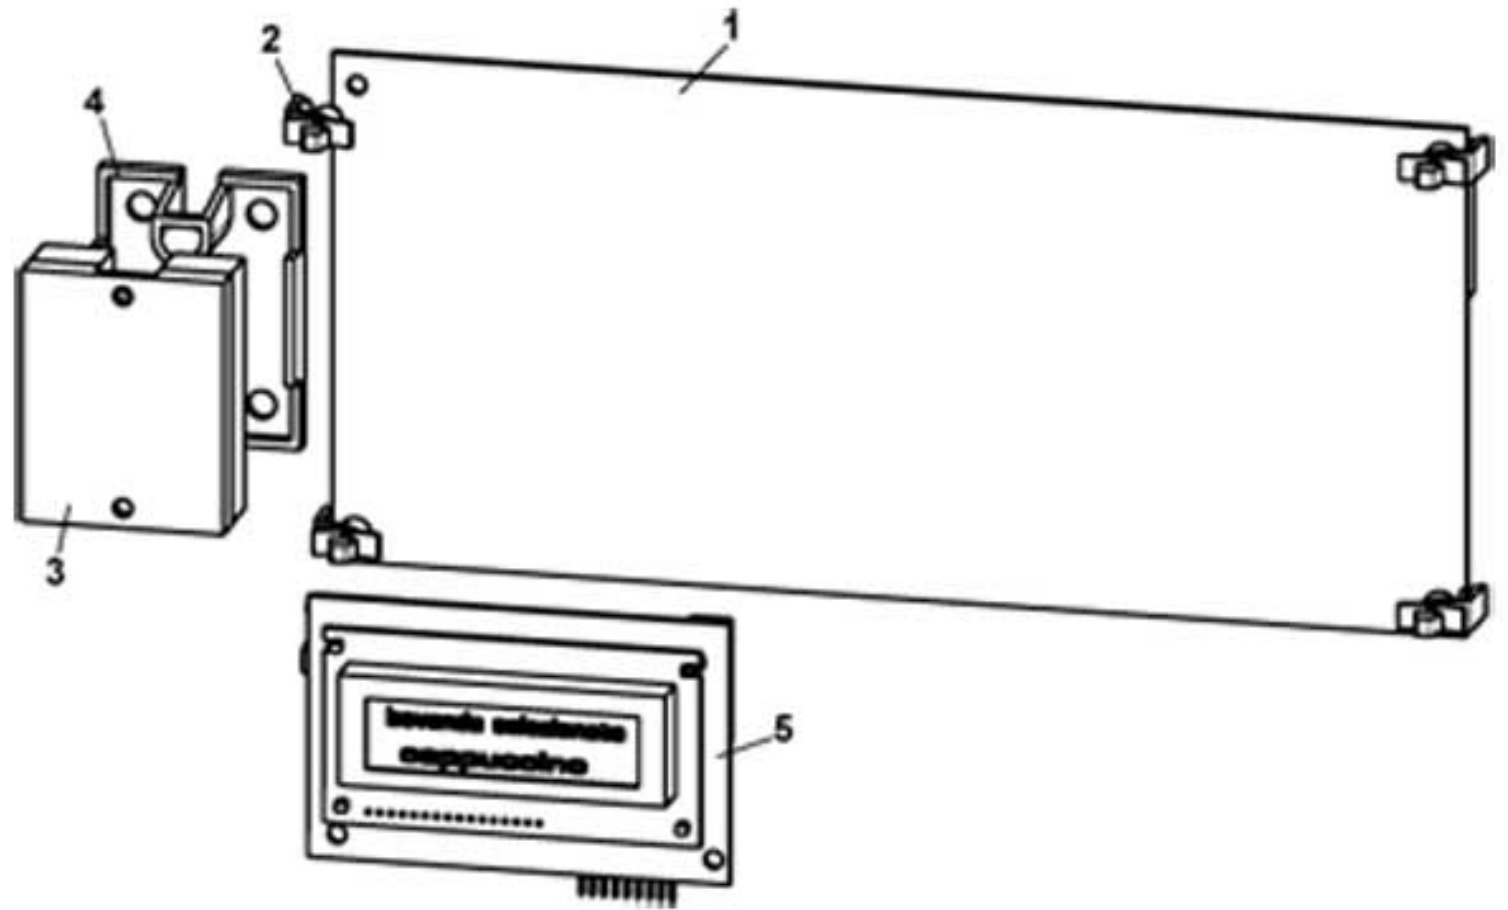

HORECA PRIMA PREMIX - CONTROL AND POWER LOGIC

Pos.	Code	Description
1	SCH0005920	CPU/ POWER
2	ELE0062008	BOARD SUPPORT
3	ELE0001012	RELAY OPT 22
4	ELE0001016	RELAY OPT 22 PROTECTION
5	SCH0005280	DISPLAY