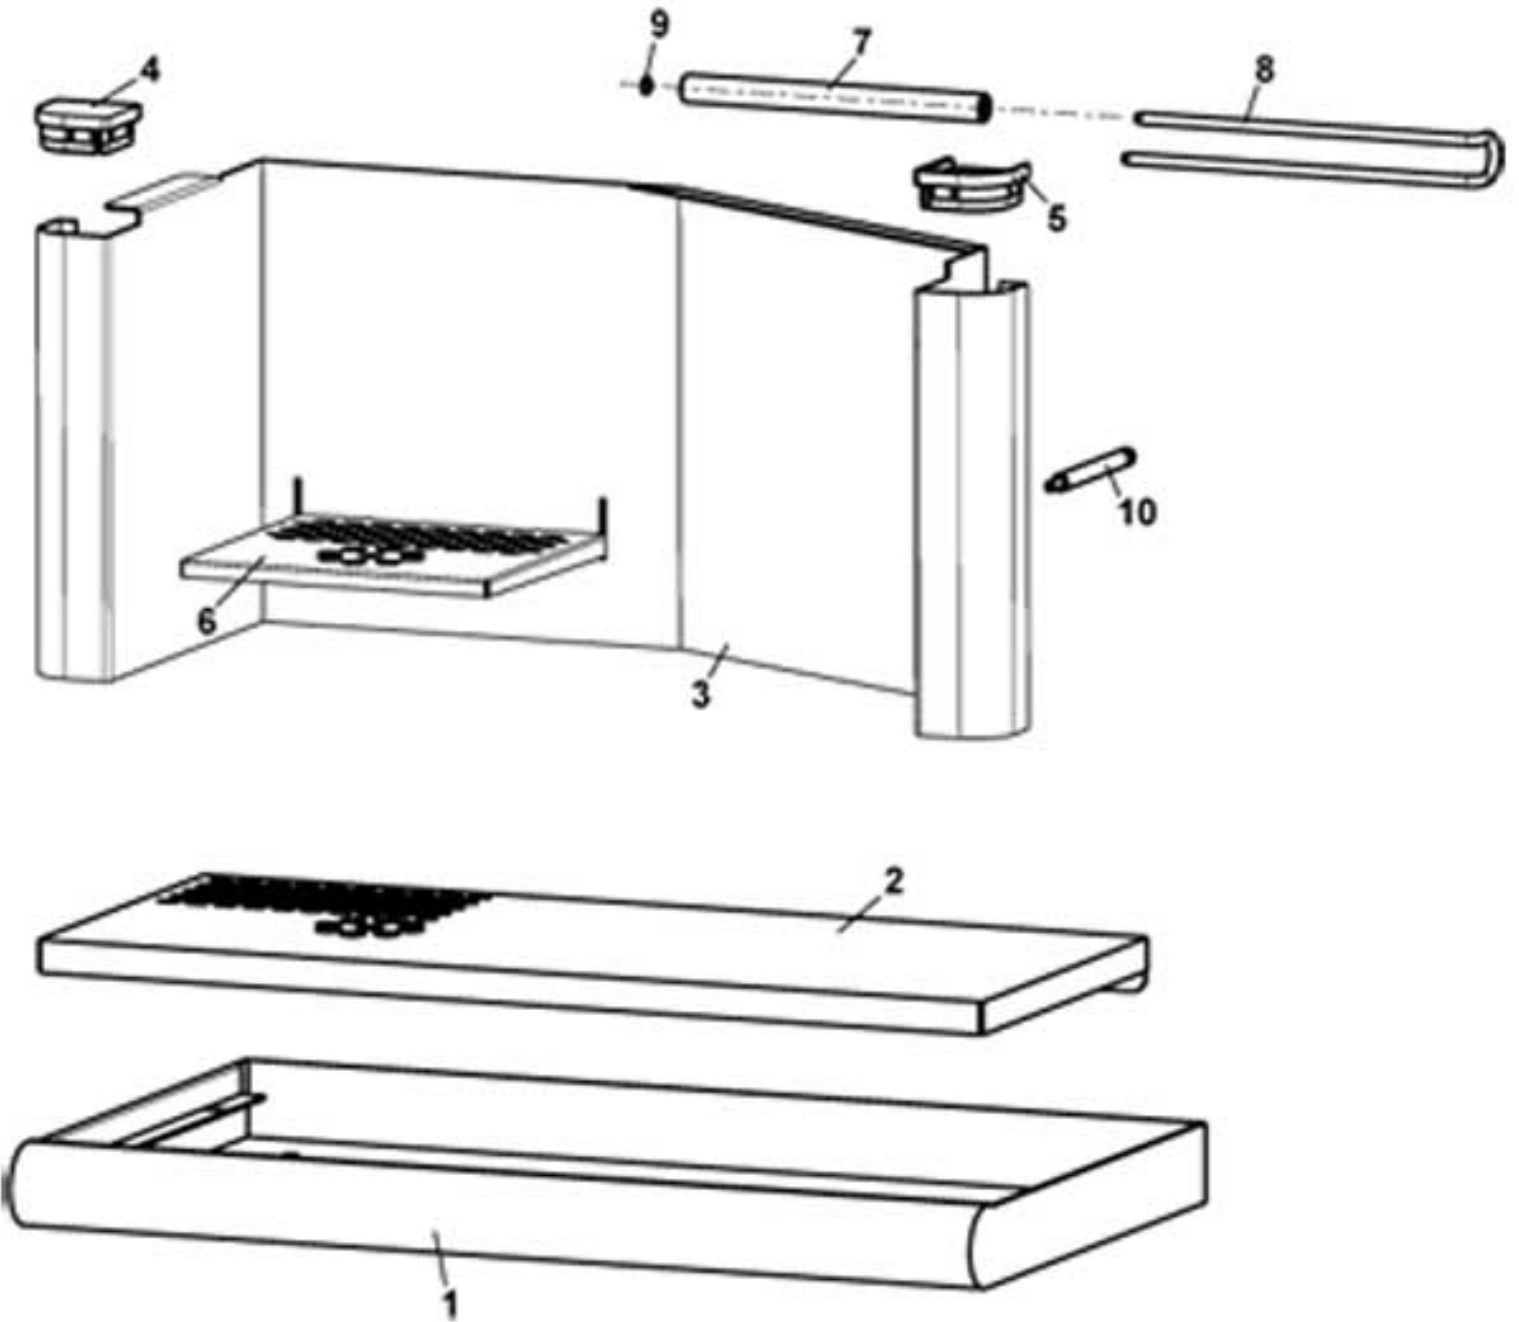

vending machine

[HORECA PR

spare parts manual

Pos.	Code	Description
1	0010020585	CABINET STRUCTURE
2	0010020439	FEET
3	VIT0000213	M 6*12 H.H. SCREW
4	0010020438	ADJUSTABLE FEET
5	0010020169	CABINET FEET ASSEMBLY
6	0010020072	EXHAUST DRAWER
7	0080100043	SHORT MIXER INSERT
8	GUA0000085	SILICONE OR 106
9	0080100035	PLUG FOR CONNECTION SEAT
	0080100035NA	
10	0010020029	GEAR MOTOR MASK
	0010020029NA	
11	0090002113	MR NCJM2480-X 24VDC
12	0080100084	90° CONNECTION
13	0010020590	UPPER COVER
14	0010020754	UPPER COVER PIN
15	VIT0007033	INOX RIVET
16	0010020215	LOWER HINGE
17	0010020214	UPPER HINGE
18	VIT0002401	TAPPING SCREW TCB 3.5 x 9.5
19	0010020595	REAR DOOR
20	VIT0000030	SCREW TCB M4 x 7
21	0010020028	MIXER MASK
	0010020028NA	
22	0010020430	BIG COMPLETE GRATE
23	0010020434	SMALL COMPLETE GRATE

Pos.	Code	Description
1	0020035306	WATER COLLECTION TRAY
2	0020035307	WATER COLLECTION TRAY GRATE
3	0010020598	CUP STOP SUPPORT 170mm
4	0010020216	LEFT PLUG CUP SUPPORT
5	0010020217	RIGHT PLUG CUP SUPPORT
6	0010020261	CUP SUPPORT
7	0010020262	CUP SUPPORT COUNTER-WIGHT
8	0010020263	CUP SIPPORTO HINGE FORK
9	GUA0000061	2010 VITON OR
10	0010020212	CUP STATION FIXING SCREW